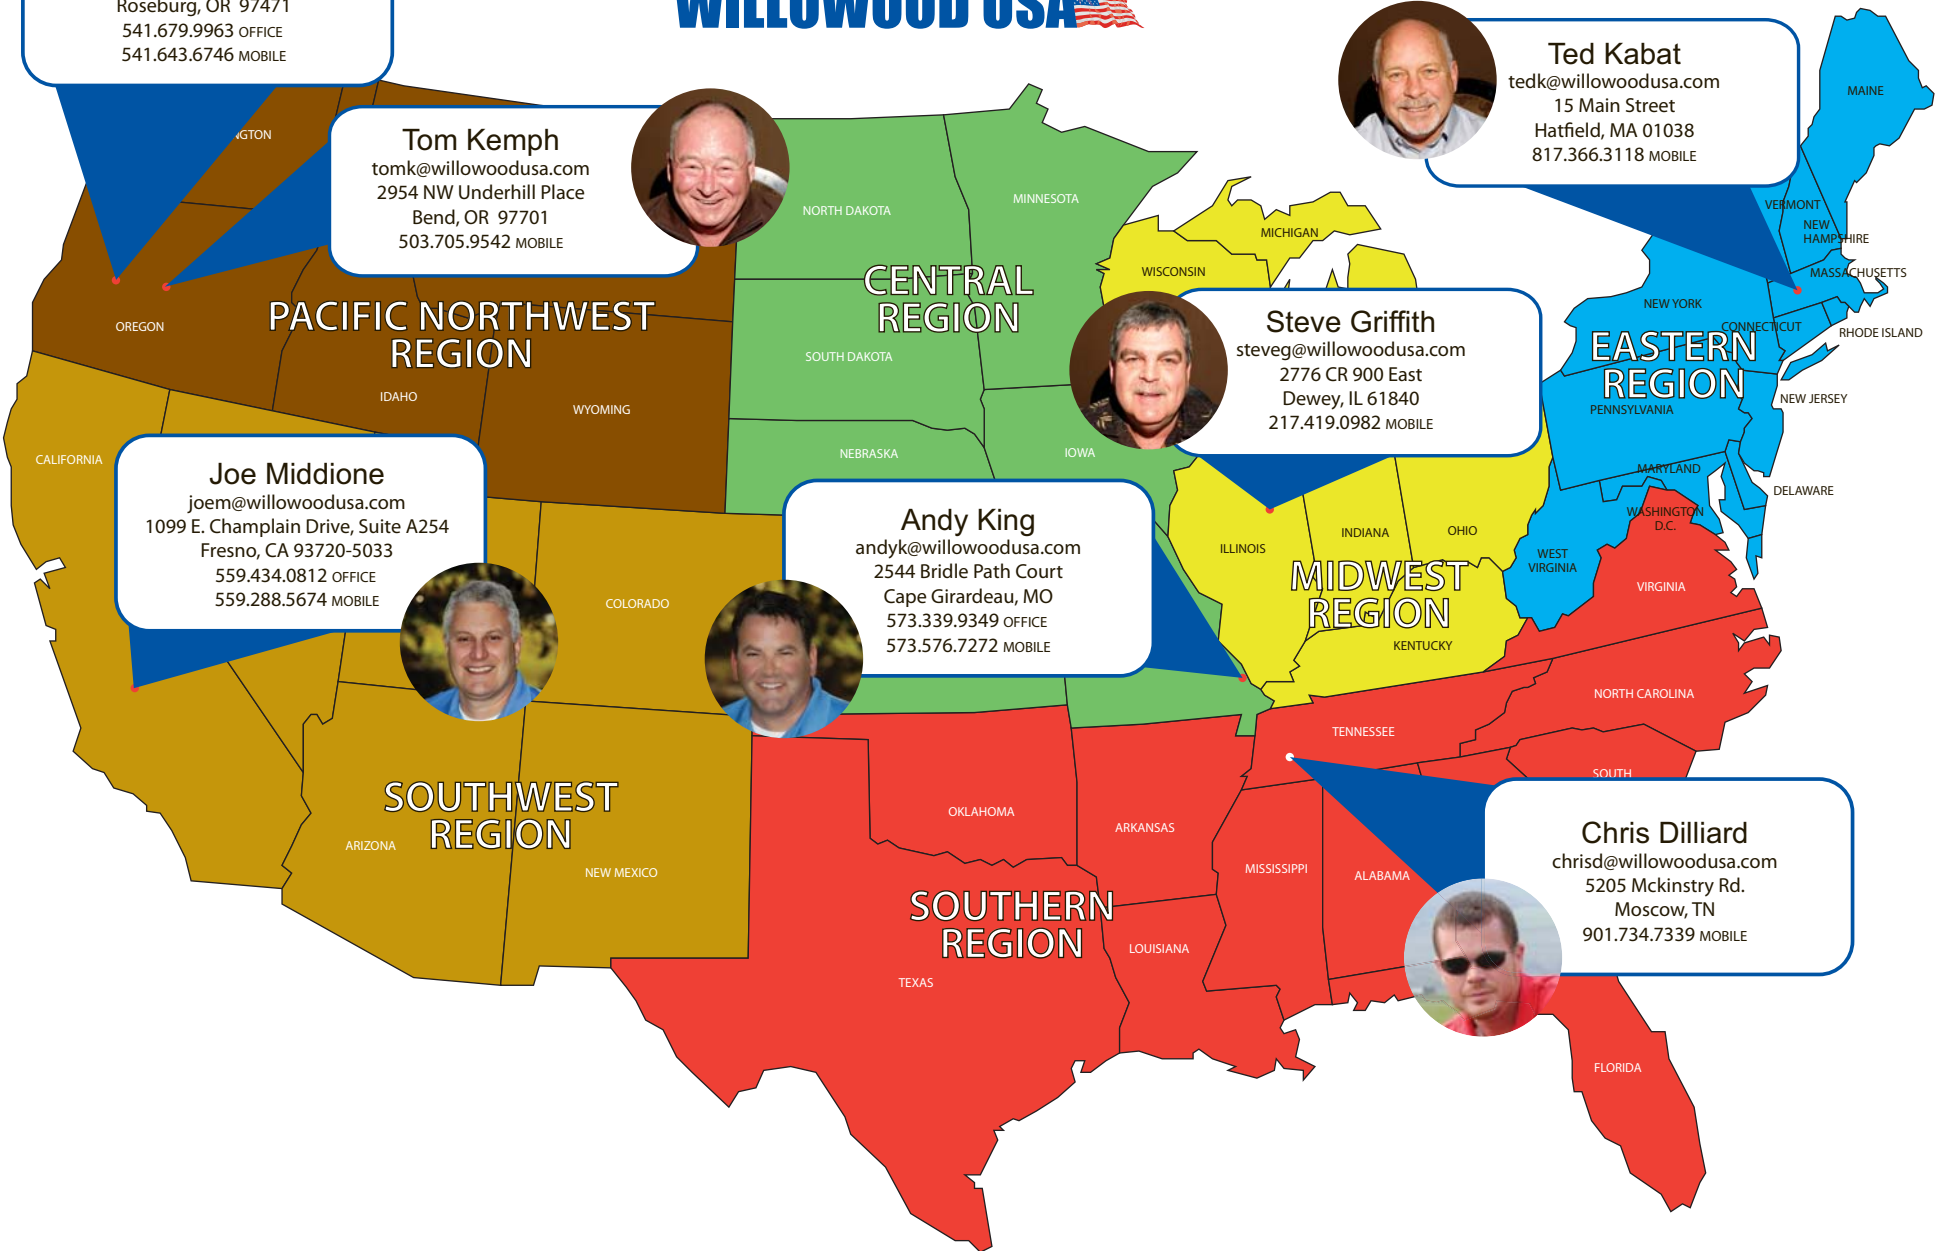

WILLOWOOD USA 

CORPORATE OFFICE:

1600 NW Garden Valley Blvd #120 • Roseburg, OR 97471
541-679-9963 • 877-679-9963 • Fax: 541-679-4650
www.WillowoodUSA.com

Brian Heinze
brianh@willowoodusa.com
1600 NW Garden Valley Blvd., Suite 130
Roseburg, OR 97471
541.679.9963 OFFICE
541.643.6746 MOBILE

Chris Dilliard
chrisd@willowoodusa.com
5205 Mckinstry Rd.
Moscow, TN
901.734.7339 MOBILE

PACIFIC NORTHWEST REGION

CENTRAL REGION

EASTERN REGION

MIDWEST REGION

SOUTHERN REGION

SOUTHWEST REGION